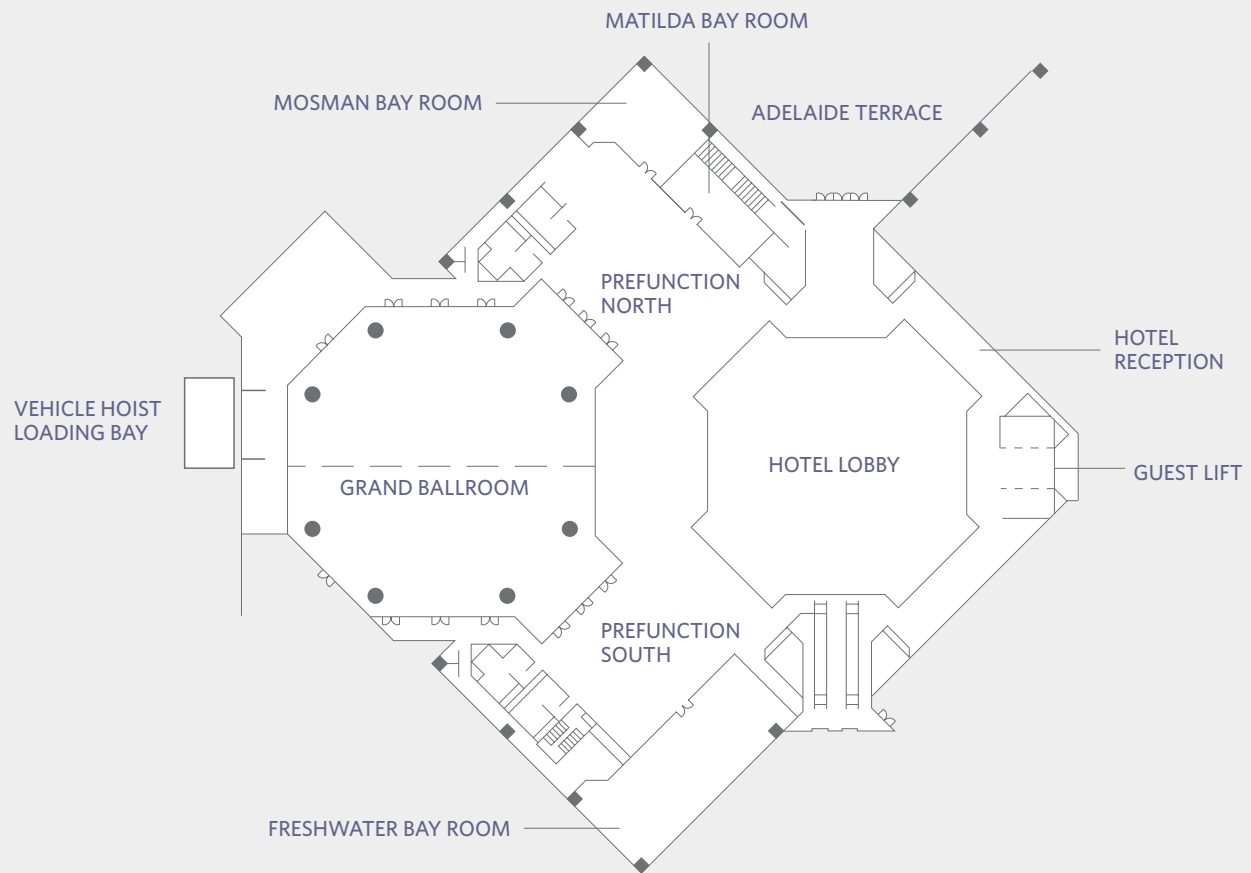

FLOOR PLAN Lobby