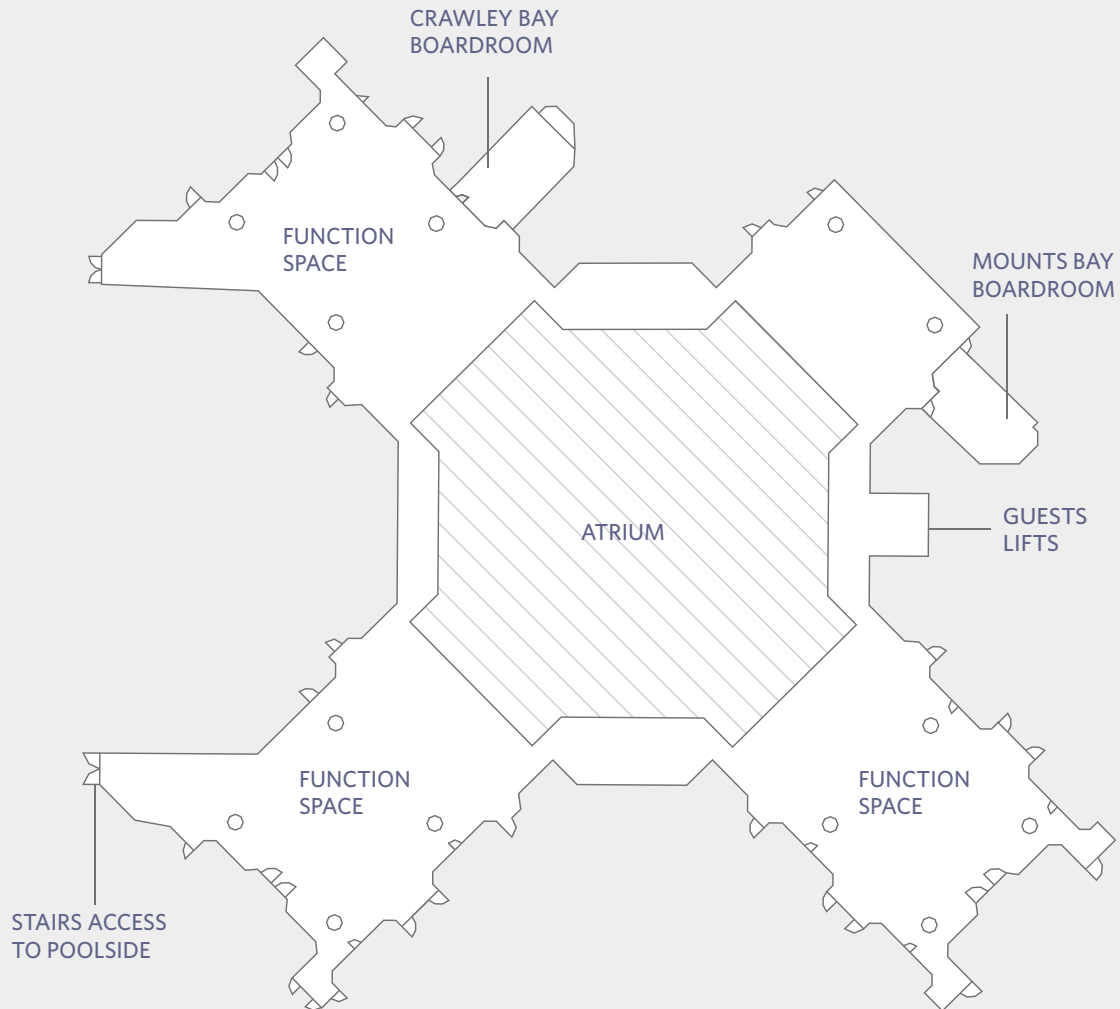

HYATT REGENCY PERTH
99 Adelaide Terrace, Perth,
Western Australia 6000
perth.regency.hyatt.com

For reservations,
please call 13 1234 or
visit perth.regency.hyatt.com

FLOOR PLAN Mezzanine Level

HYATT REGENCY PERTH
99 Adelaide Terrace, Perth,
Western Australia 6000
perth.regency.hyatt.com

FLOOR PLAN Plaza Level